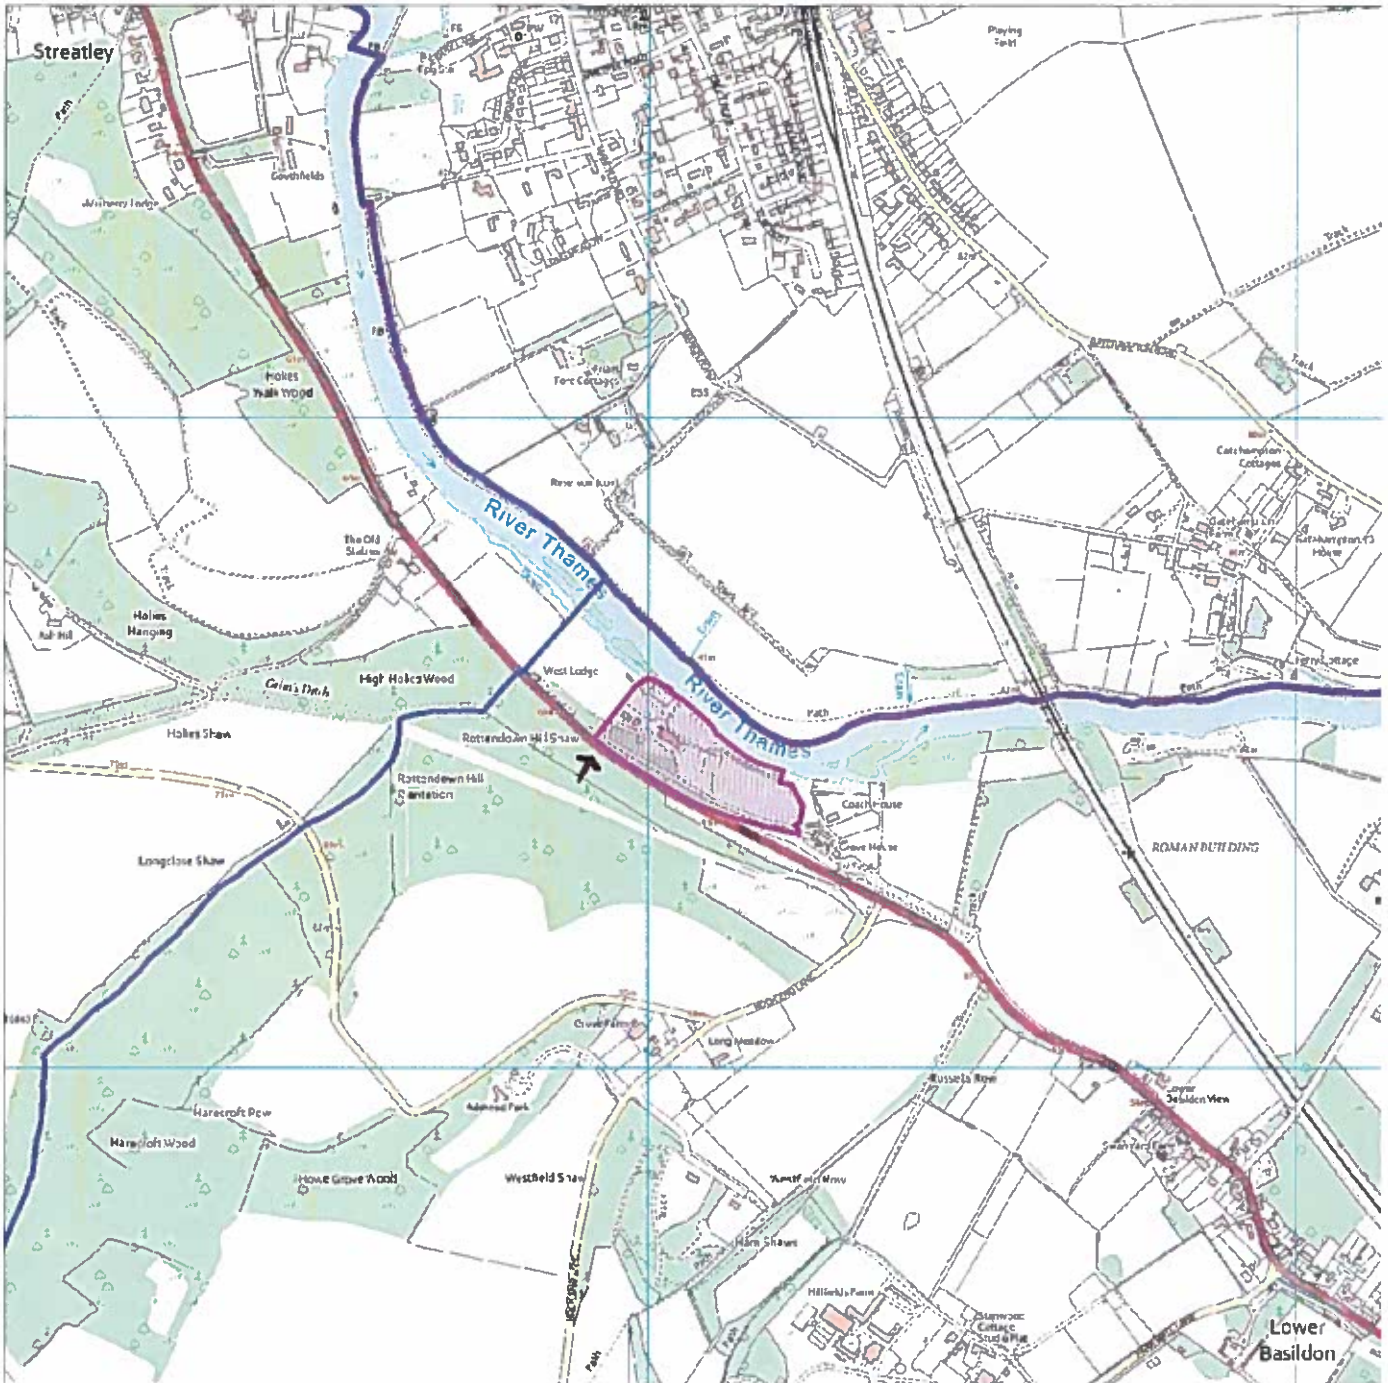

17/00186/COMIND

The Grotto, Lower Basildon, Reading RG8 9NE

Map Centre Coordinates :

Scale : 1:11212

Reproduced from the Ordnance Survey map with the permission of the Controller of Her Majesty's Stationery Office © Crown Copyright 2003.

Unauthorised reproduction infringes Crown Copyright and may lead to prosecution or civil proceedings .

Organisation	West Berkshire Council
Department	
Comments	Not Set
Date	06 December 2018
SLA Number	0100024151